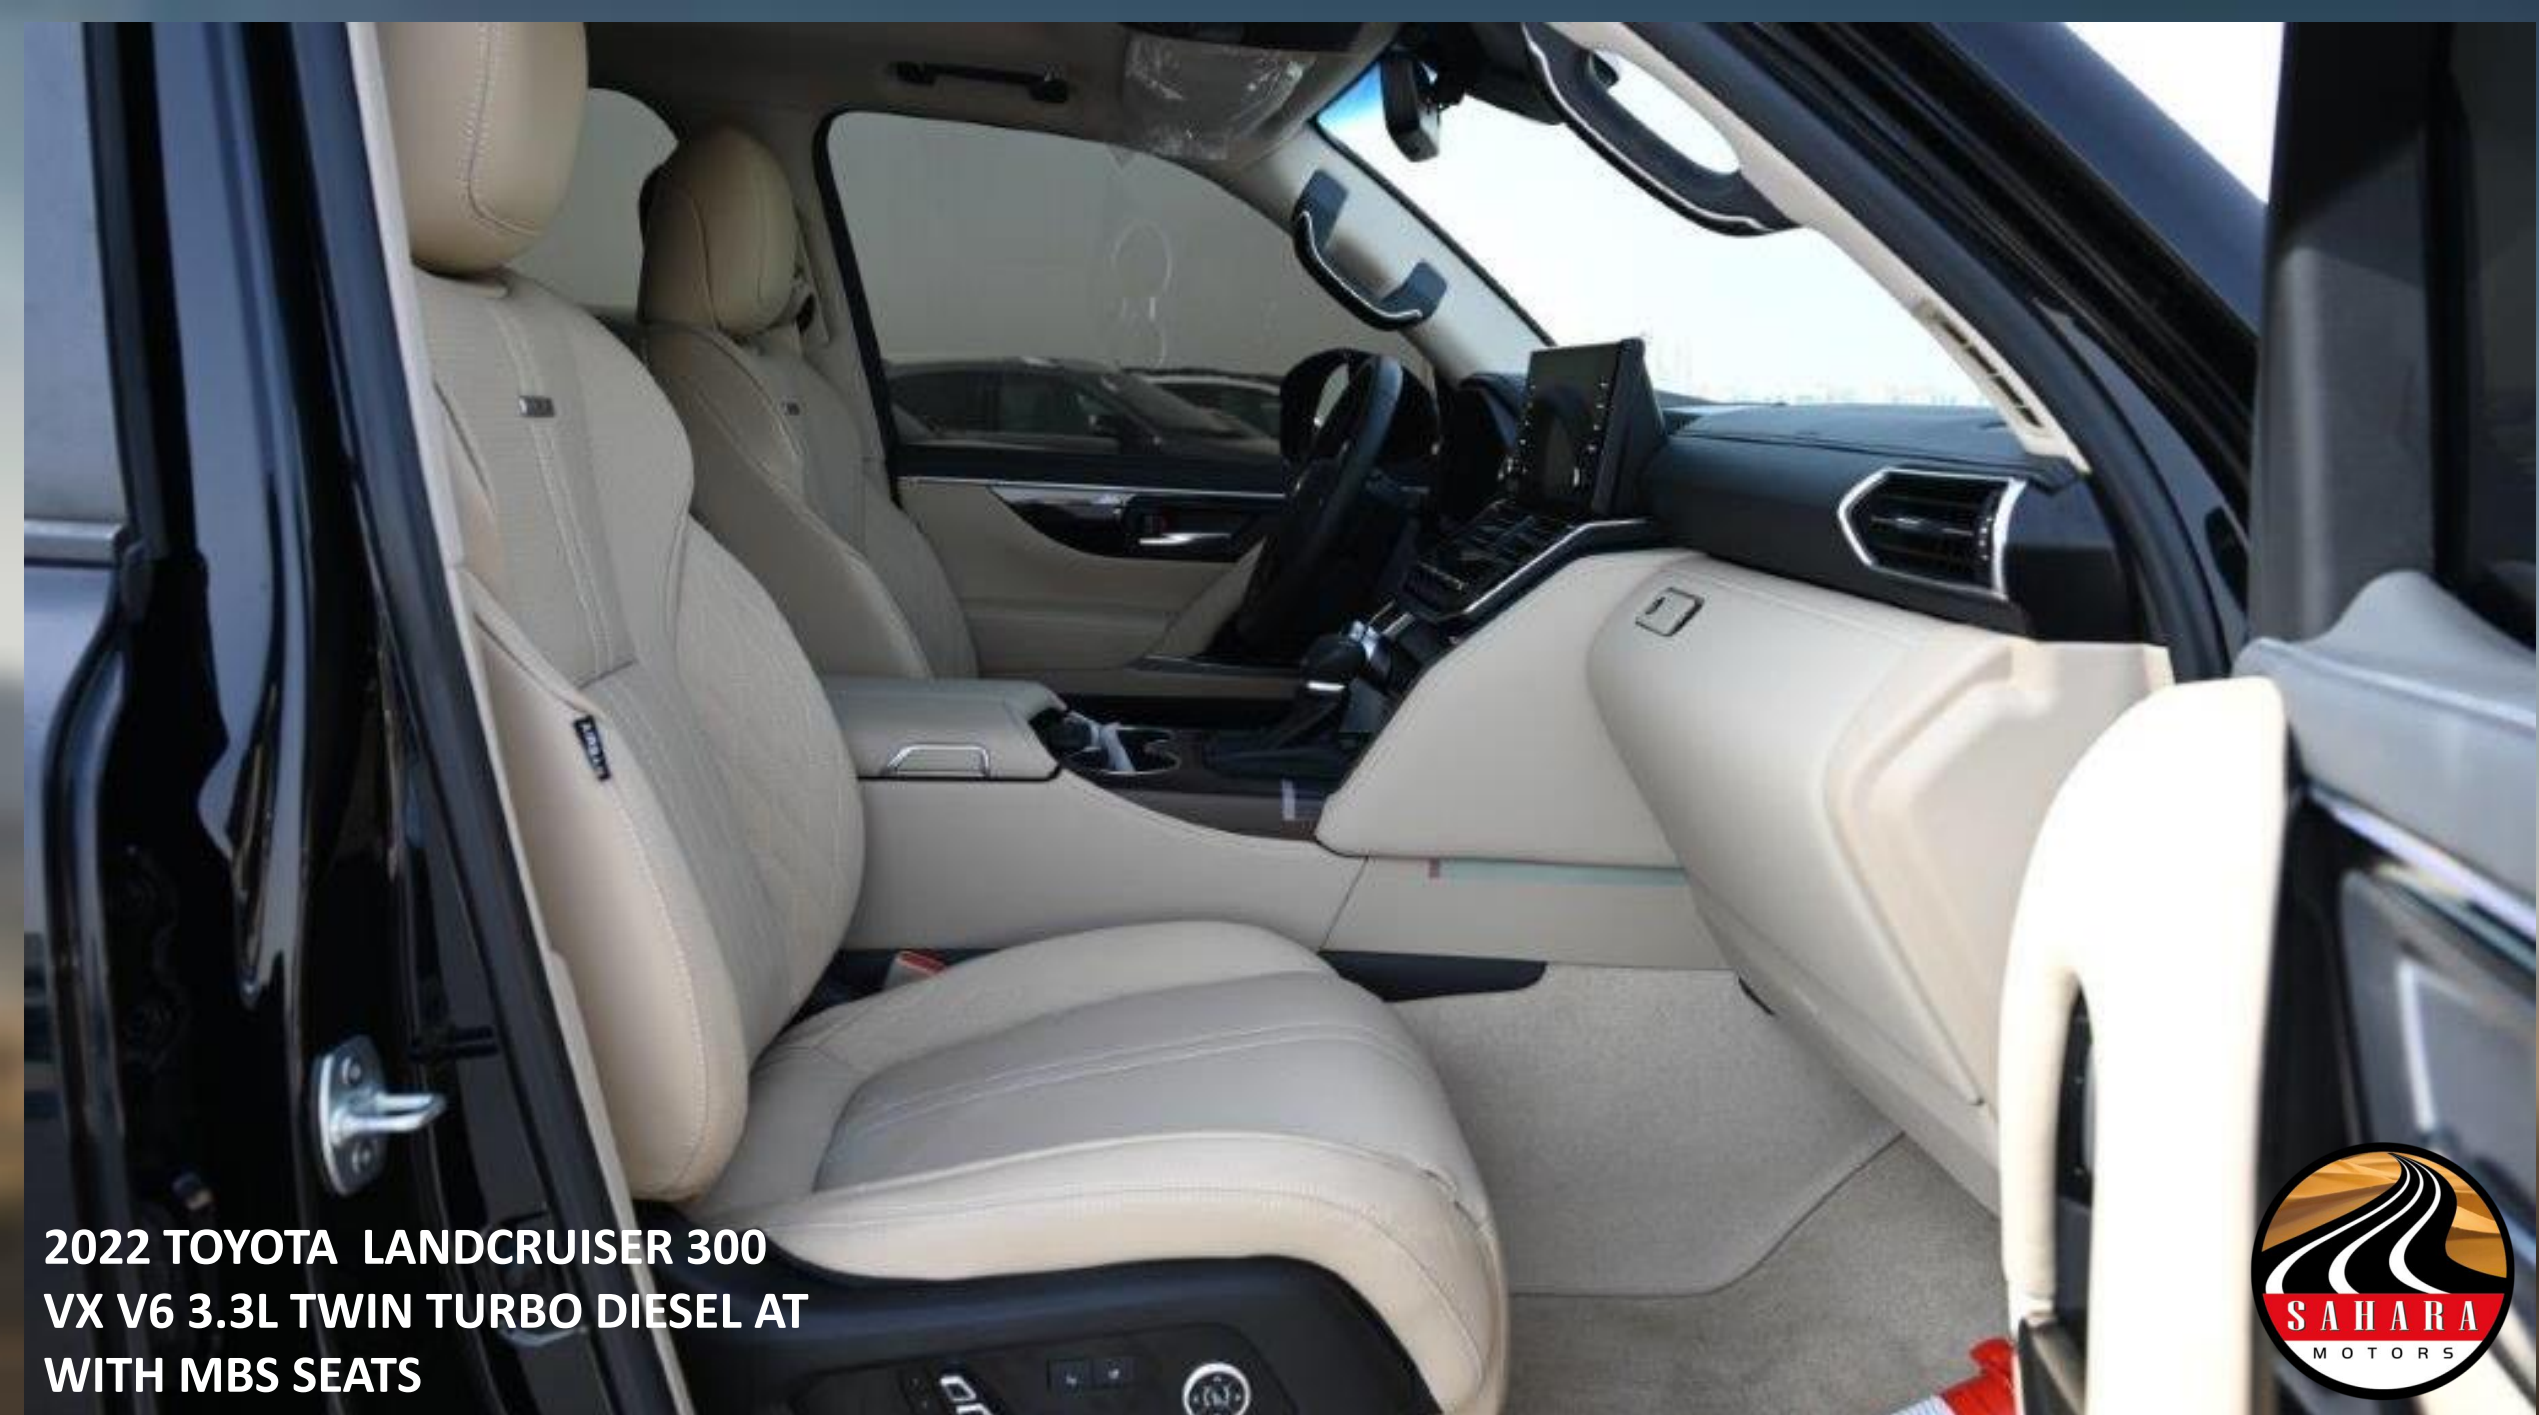

2022 TOYOTA LANDCRUISER 300  
VX V6 3.3L TWIN TURBO DIESEL AT  
WITH MBS SEATS

**2022 TOYOTA LANDCRUISER 300  
VX V6 3.3L TWIN TURBO DIESEL AT  
WITH MBS SEATS**

**2022 MODEL TOYOTA LAND CRUISER 300 VX V6 3.3L DIESEL AUTOMATIC-  
MBS SEATS**