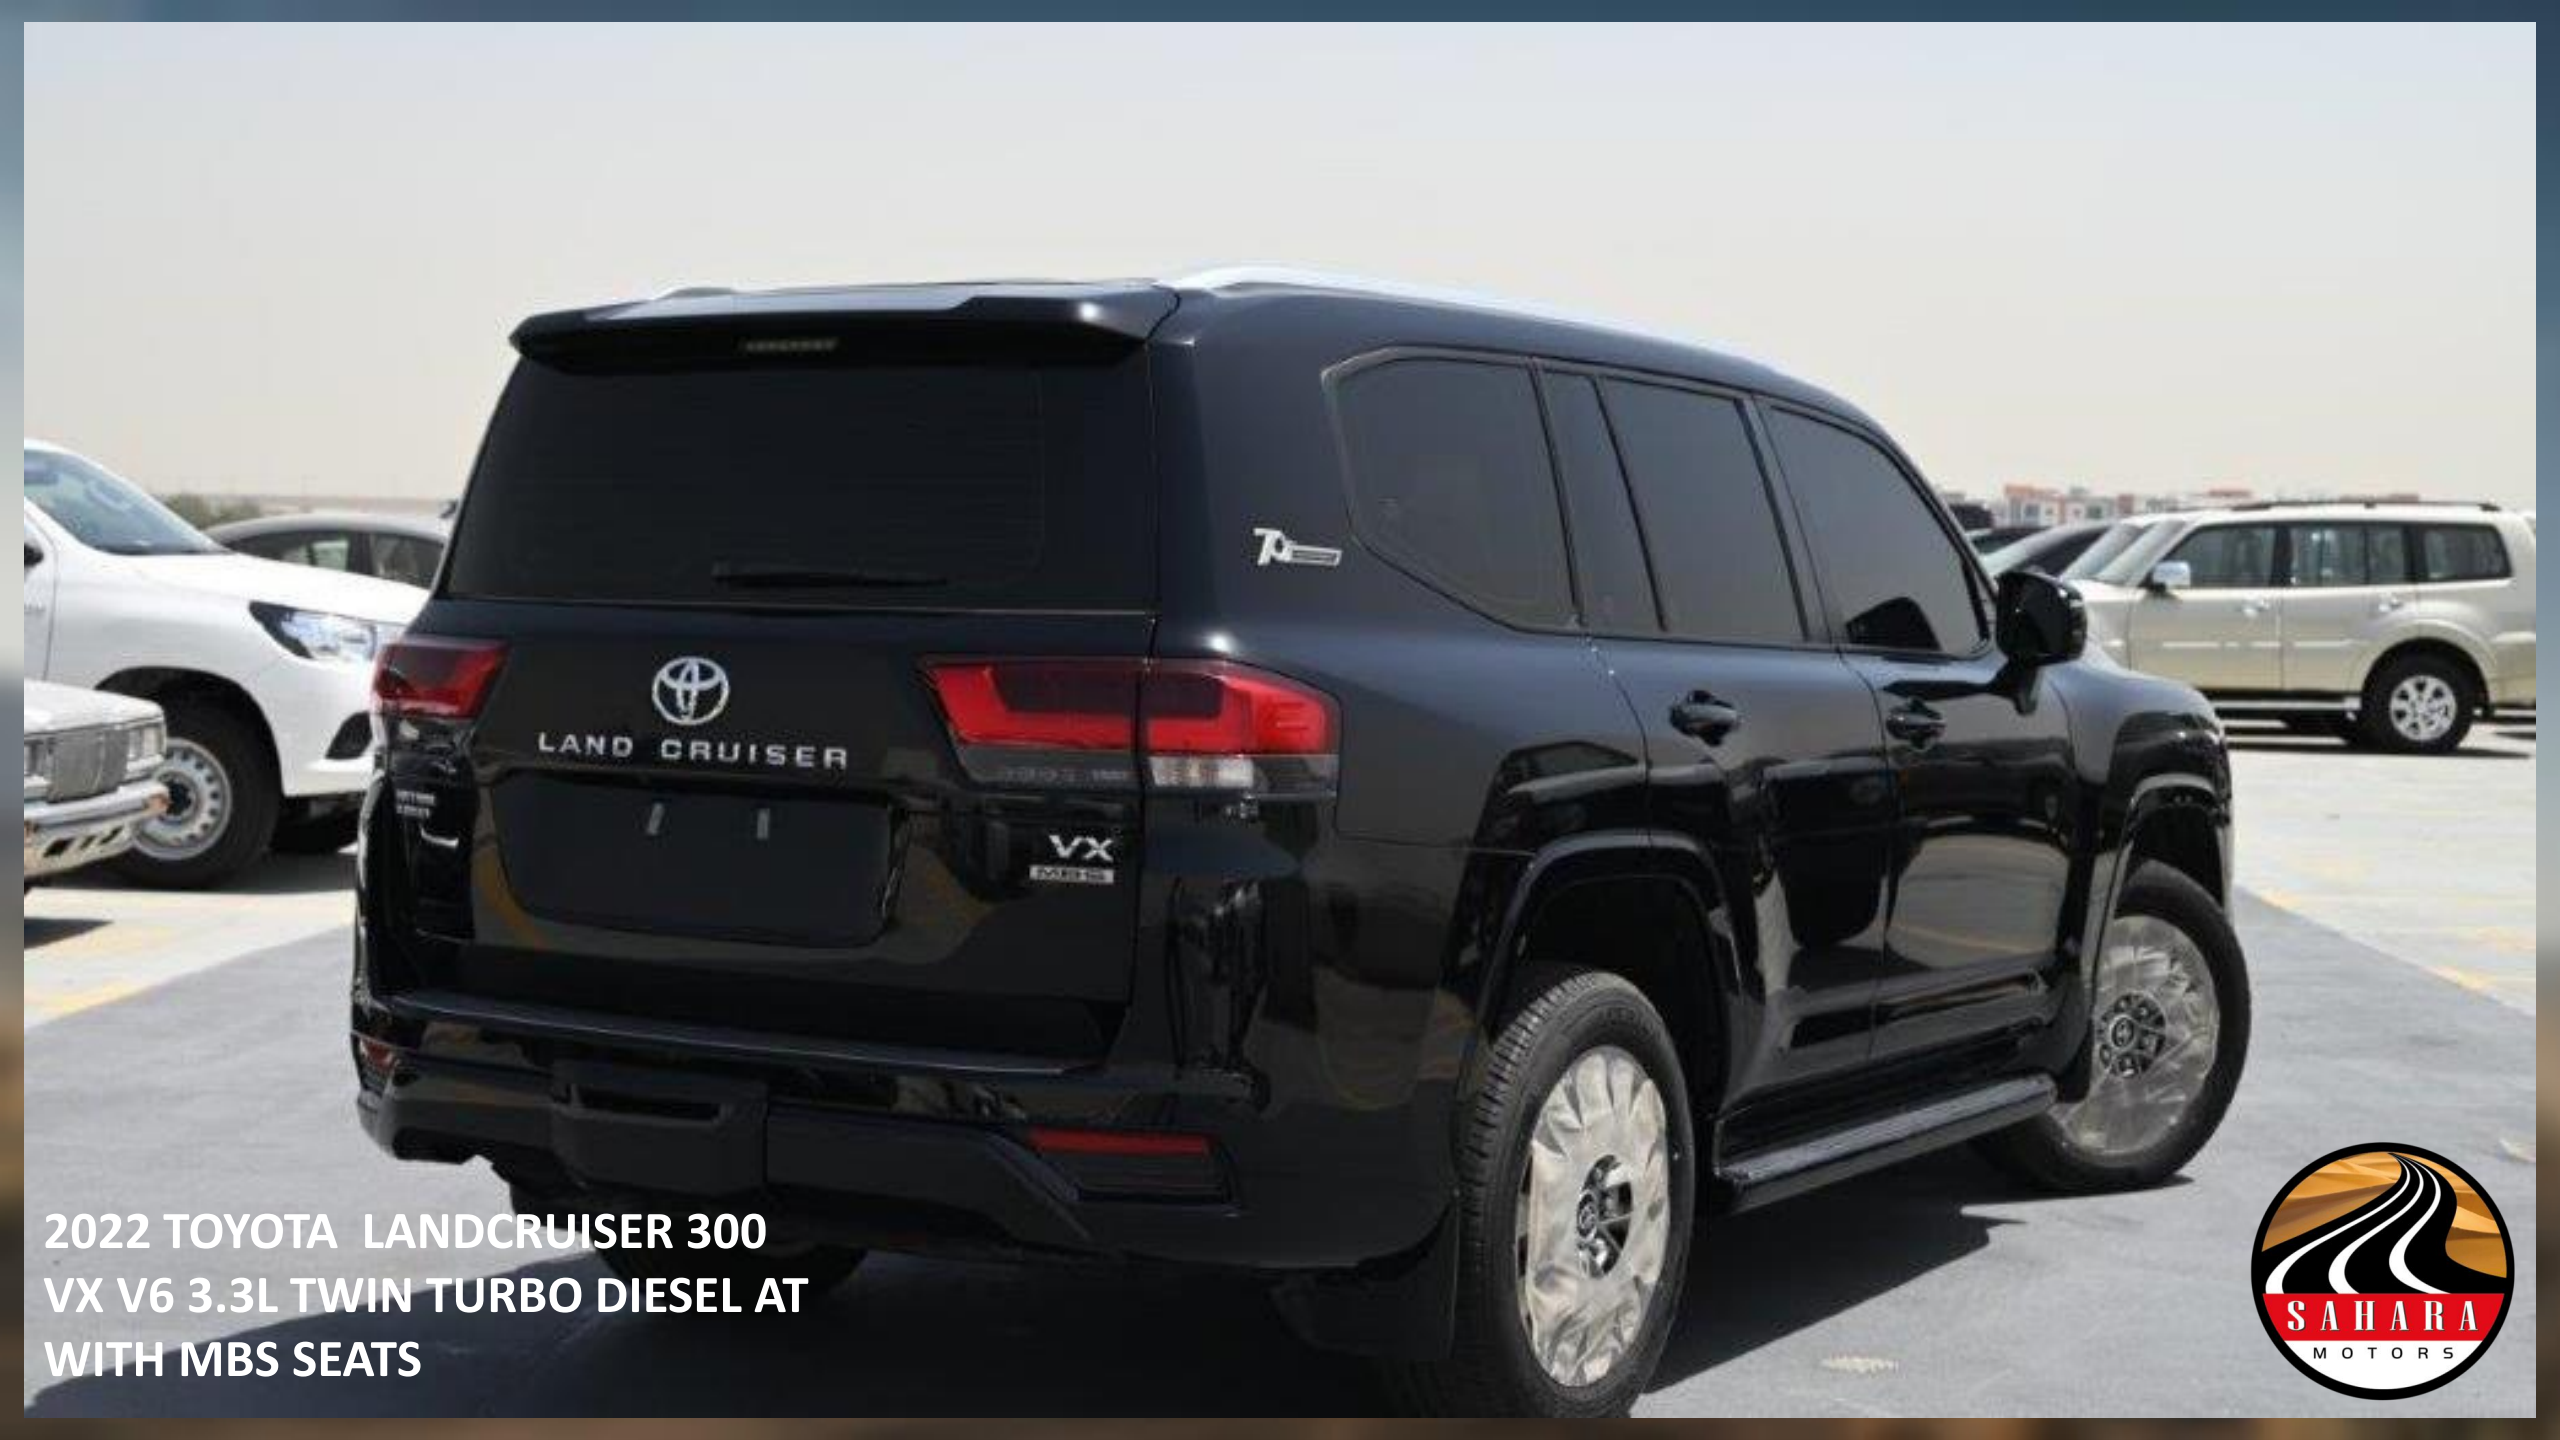

TOYOTA

TOYOTA

22 **LAND CRUISER** 300

VX V6 3.3L TWIN TURBO DIESEL AT

**2022 TOYOTA LANDCRUISER 300  
VX V6 3.3L TWIN TURBO DIESEL AT  
WITH MBS SEATS**

**2022 TOYOTA LANDCRUISER 300  
VX V6 3.3L TWIN TURBO DIESEL AT  
WITH MBS SEATS**

**2022 TOYOTA LANDCRUISER 300  
VX V6 3.3L TWIN TURBO DIESEL AT  
WITH MBS SEATS**

**2022 TOYOTA LANDCRUISER 300  
VX V6 3.3L TWIN TURBO DIESEL AT  
WITH MBS SEATS**

**2022 TOYOTA LANDCRUISER 300  
VX V6 3.3L TWIN TURBO DIESEL AT  
WITH MBS SEATS**